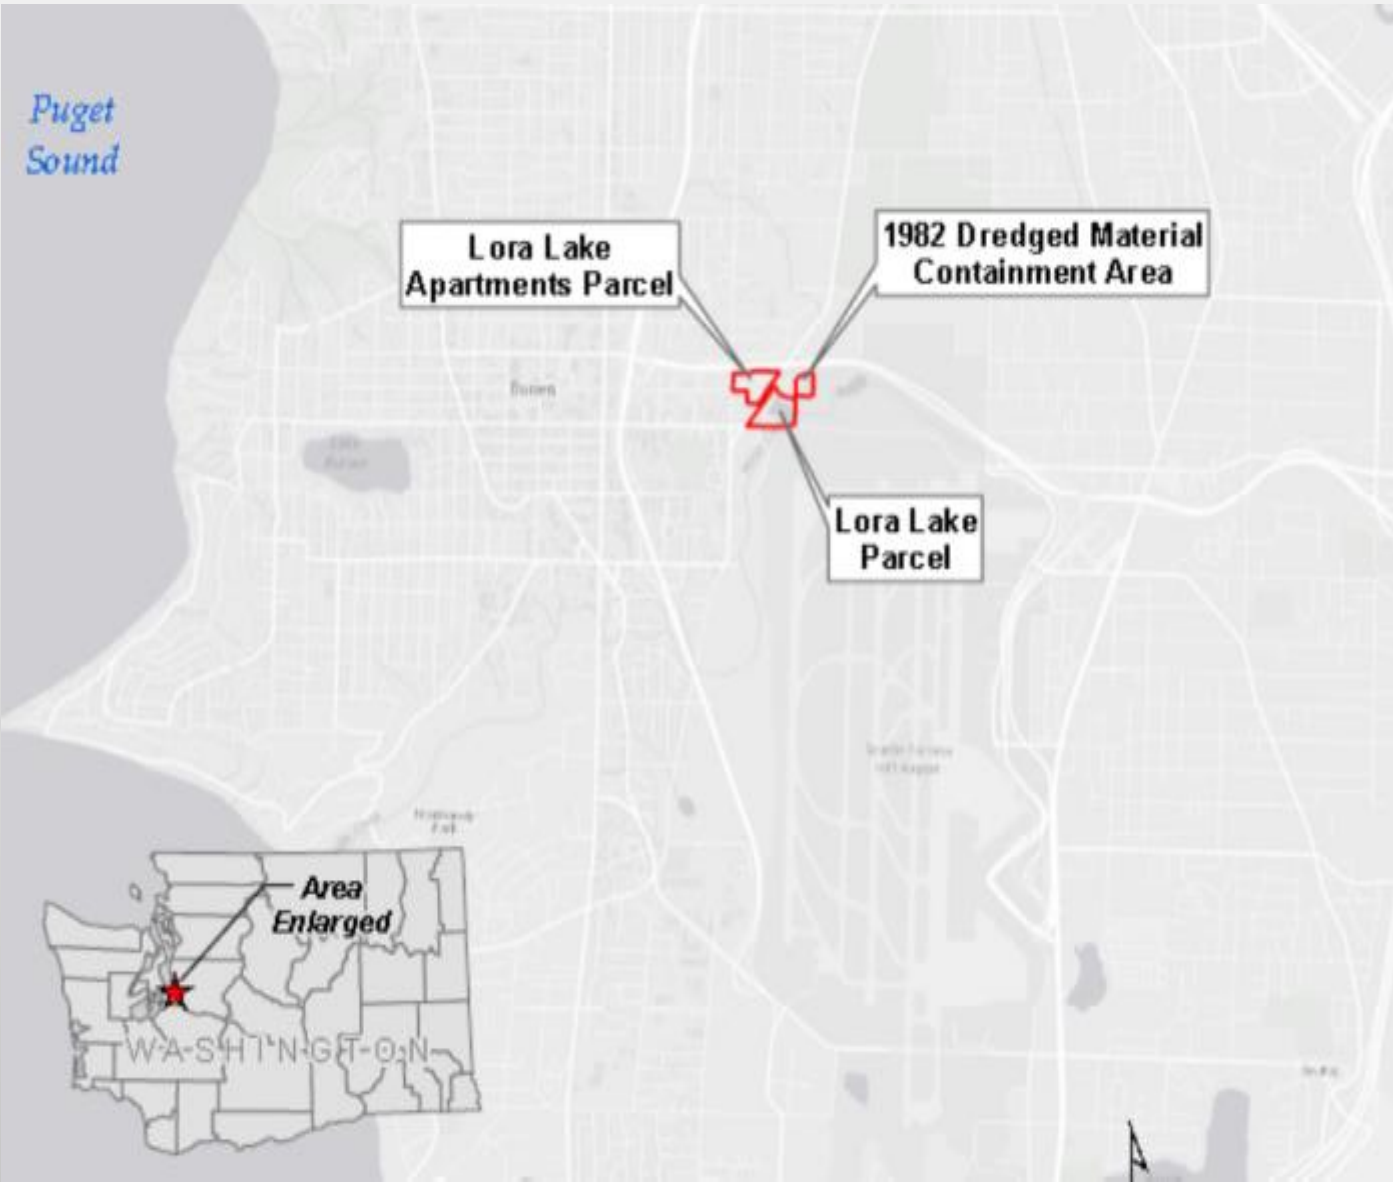

Lora Lake Apartments MTCA Remediation Projects

Commission Meeting
September 13, 2016

Vicinity Map

Points of Compliance

Lora Lake Apartments Parcel Excavation Plan

Lora Lake Parcel Wetland Final Grading Plan