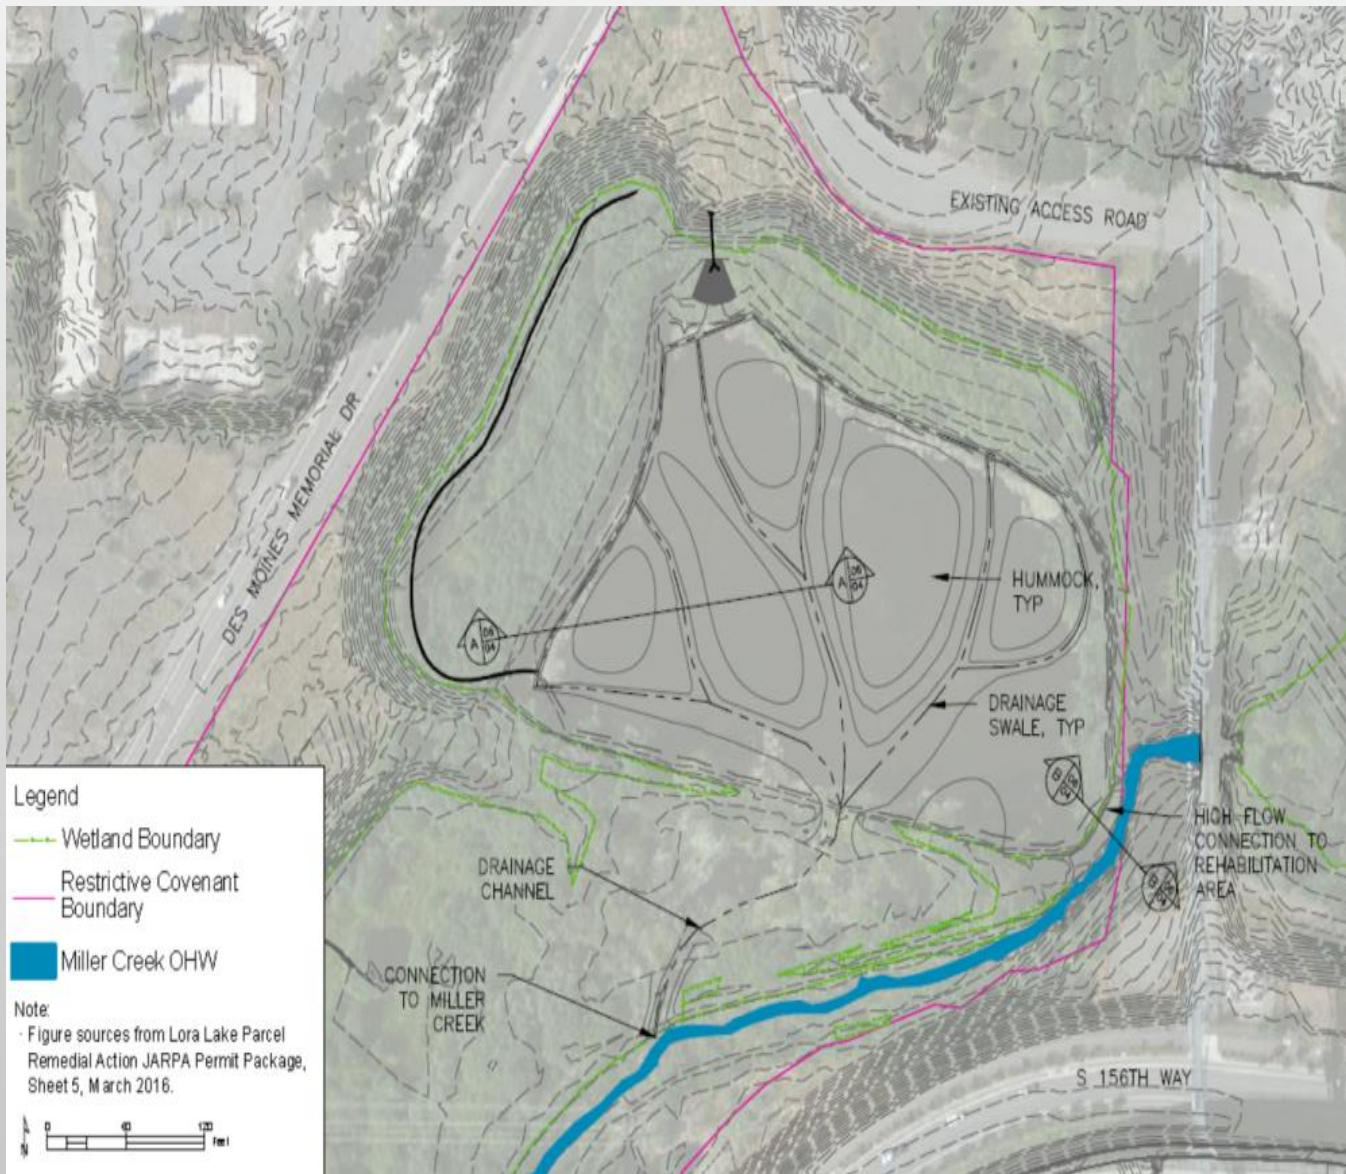

Lora Lake Apartments MTCA Remediation Projects

Commission Meeting
September 13, 2016

Vicinity Map

Points of Compliance

Lora Lake Apartments Parcel Excavation Plan

Lora Lake Parcel Wetland Final Grading Plan